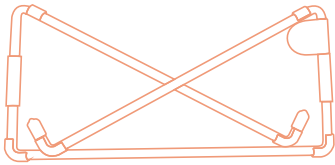

ergonomic laptop stand

R-Go Steel Travel

Setup

**Final
product**

For more information
about this product,
scan the QR code!
https://r-go.tools/travel_web_en

Ergonomischer Laptop-Ständer

R-Go Steel Travel

Installation