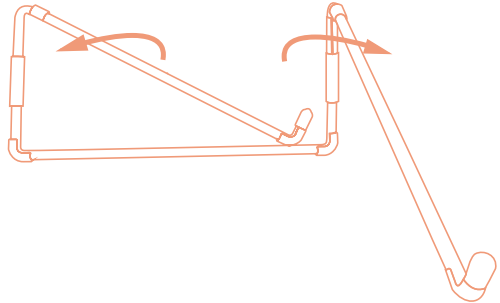

ergonomic laptop stand

R-Go Steel Travel

Setup

**Final
product**

For more information
about this product,
scan the QR code!
https://r-go.tools/travel_web_en

Ergonomischer Laptop-Ständer

R-Go Steel Travel

Installation